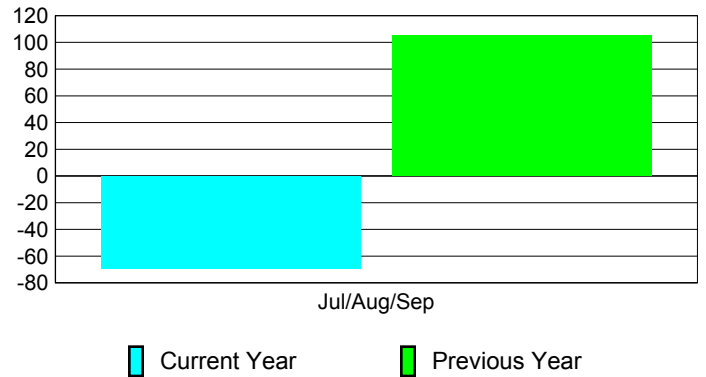

Comparison of Membership Gain/Loss

Current Year Compared to the Previous Year