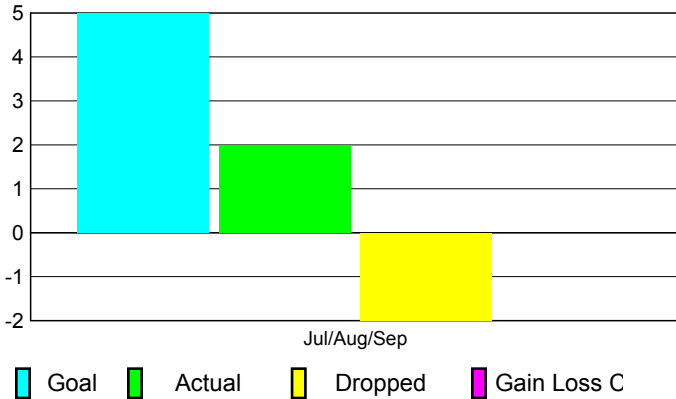

2010-2011 GMT Reports for District (or Undistricted) **District 323 G1**

GMT: **KAMLESH JAIN**

Location: **INDIA**

GMT CA: **6**

CLUBS

Club Results
2010-2011

Clubs
2009-2010

Month	New Club Goal	Actual New Clubs	Actual Dropped Clubs	Gain/Loss of Clubs	Gain/Loss of Clubs
Jul/Aug/Sep	5	2	-2	0	6
Totals	5	2	-2	0	6

Club Results 2010-2011

Goal, New, Dropped, Gain/Loss

Comparison of Club Gain/Loss

Current Year Compared to the Previous Year

YTD Status Quo Clubs 2010-2011

Status Quo Clubs Compared to Status Quo Members

MEMBERSHIP