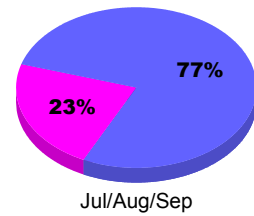

Membership Results
2010-2011

Membership
2009-2010

Month	Net Memb Goal	Actual New Memb	Actual Dropped Memb	Gain/Loss of Memb	Gain/Loss of Memb
Jul/Aug/Sep	175	109	-178	-69	105
Totals	175	109	-178	-69	105

Membership Results 2010-2011

Goal, New, Dropped, Gain/Loss

Comparison of Membership Gain/Loss

Current Year Compared to the Previous Year

Gender Comparison 2010-2011

Male Female