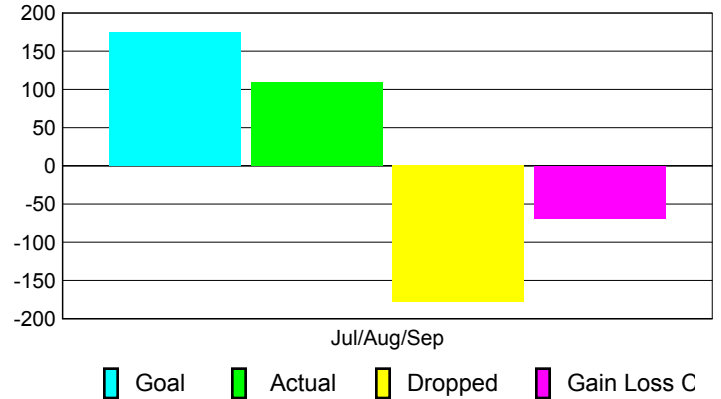

Membership Results 2010-2011

Goal, New, Dropped, Gain/Loss